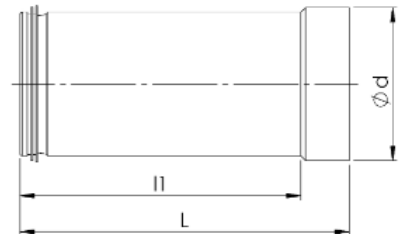

## Long duct-fitting couplings NFPLS

### Description

Metal air duct-fitting long coupling with male-female type end connections.

### Technical data

Construction      Material galvanized steel or other metal.  
 Sealing made from EPDM rubber.  
 Standard lengths 0.15 m and 0.3 m, optionally can be ordered in other lengths.

### Dimensions

Type	$\varnothing d_{\text{nom}}$ [mm]	$l_1$ [mm]	L [mm]	m [kg]
NFPLS80-0.15	80	150	182	0.18
NFPLS100-0.15	100	150	182	0.22
NFPLS125-0.15	125	150	182	0.28
NFPLS150-0.15	150	150	182	0.33
NFPLS160-0.15	160	150	182	0.35
NFPLS180-0.15	180	150	182	0.4
NFPLS200-0.15	200	150	182	0.44
NFPLS250-0.15	250	150	192	0.58
NFPLS300-0.15	300	150	192	0.67
NFPLS315-0.15	315	150	192	0.73
NFPLS80-0.3	80	300	332	0.31
NFPLS100-0.3	100	300	332	0.39
NFPLS125-0.3	125	300	332	0.49
NFPLS150-0.3	150	300	332	0.59
NFPLS160-0.3	160	300	332	0.63
NFPLS180-0.3	180	300	332	0.7
NFPLS200-0.3	200	300	332	0.78
NFPLS250-0.3	250	300	342	1.01
NFPLS300-0.3	300	300	342	1.18
NFPLS315-0.3	315	300	342	1.27